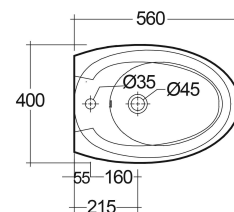

### SCHEMA TECNICA

Suite:	RAK-CLOUD
Tipo:	Sospeso
Dimensioni:	560 x 400 mm
Peso:	23 Kg
Colore:	bianco alpino

Codice	Nome
CLOBD2101AWHA	RAK-CLOUD WALL HUNG BIDET ALPINE WHITE 56CM

Dimensions: All dimensions in mm. Tolerance of vitreous china & fireclay items:  $\pm 5\%$  for below 200mm and  $\pm 3\%$  for above 200mm; for all other items tolerance  $\pm 1\%$ . Note: Due to a continuing development program to improve design and performance, the manufacturer reserves all rights to vary specifications without prior information. Please note accessories are for photographic use only.