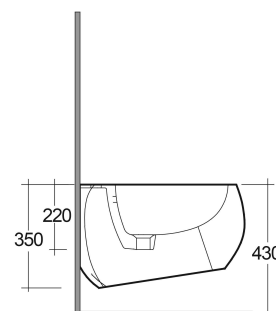

### SCHEMA TECNICA

Suite:	RAK-CLOUD
Tipo:	Sospeso
Dimensioni:	560 x 400 mm
Peso:	23 Kg
Colore:	bianco alpino

Codice	Nome
CLOBD2101AWHA	RAK-CLOUD WALL HUNG BIDET ALPINE WHITE 56CM

Dimensions: All dimensions in mm. Tolerance of vitreous china & fireclay items:  $\pm 5\%$  for below 200mm and  $\pm 3\%$  for above 200mm; for all other items tolerance  $\pm 1\%$ . Note: Due to a continuing development program to improve design and performance, the manufacturer reserves all rights to vary specifications without prior information. Please note accessories are for photographic use only.