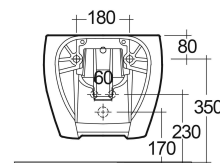

### SCHEMA TECNICA

Suite:	RAK-CLOUD
Tipo:	Sospeso
Dimensioni:	560 x 400 mm
Peso:	23 Kg
Colore:	bianco alpino

Codice	Nome
CLOBD2101AWHA	RAK-CLOUD WALL HUNG BIDET ALPINE WHITE 56CM

Dimensions: All dimensions in mm. Tolerance of vitreous china & fireclay items:  $\pm 5\%$  for below 200mm and  $\pm 3\%$  for above 200mm; for all other items tolerance  $\pm 1\%$ . Note: Due to a continuing development program to improve design and performance, the manufacturer reserves all rights to vary specifications without prior information. Please note accessories are for photographic use only.